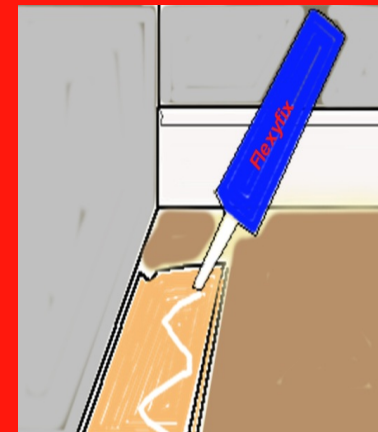

Always Use a professional grade applicator gun with a ratio of 18:1

flexyfix

Example Applications

Coverage: With a single 5mm bead the coverage will be approximately 14 linear metres.

Suitable for internal and external applications.

High grab and rapid cure

Stair Nosings

Traffic ready, without screws, after 1 hour

Door Thresholds

Fast and easy. Internal or external. Metal, Plastic or Wood

Gripperods

Ready to go in 30 minutes

Any spills or excess adhesive should be removed using

Rewmar

Hand & Tool wipes

Floor boards, Chipboard onto joists

No nails No squeaks

Skirting boards, Dado Rails, Architraves

Wood flooring starter rows, repairs and board replacement