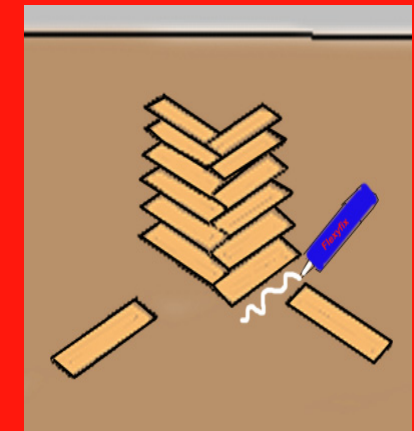

Always Use a professional grade applicator gun with a ratio of 18:1

flexyfix

Example Applications

Coverage: With a single 5mm bead the coverage will be approximately 14 linear metres.

Suitable for internal and external applications.

High grab and rapid cure

Stair Nosings

Traffic ready, without screws, after 1 hour

Door Thresholds

Fast and easy. Internal or external. Metal, Plastic or Wood

Gripperods

Ready to go in 30 minutes

Any spills or excess adhesive should be removed using

Rewmar

Hand & Tool wipes

Floor boards, Chipboard onto joists

No nails No squeaks

Skirting boards, Dado Rails, Architraves

Wood flooring starter rows, repairs and board replacement