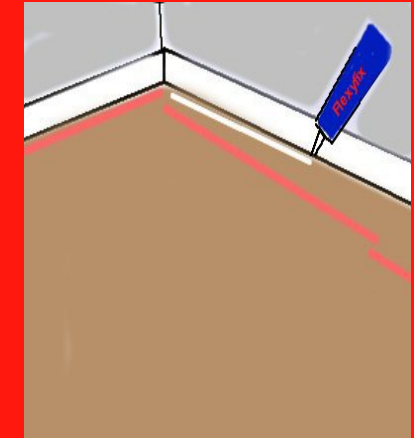

Always Use a professional grade applicator gun with a ratio of 18:1

flexyfix

Example Applications

Coverage: With a single 5mm bead the coverage will be approximately 14 linear metres.

Suitable for internal and external applications.

High grab and rapid cure

Stair Nosings

Traffic ready, without screws, after 1 hour

Door Thresholds

Fast and easy. Internal or external. Metal, Plastic or Wood

Gripperods

Ready to go in 30 minutes

Any spills or excess adhesive should be removed using

Rewmar

Hand & Tool wipes

Floor boards, Chipboard onto joists

No nails No squeaks

Skirting boards, Dado Rails, Architraves

Wood flooring starter rows, repairs and board replacement