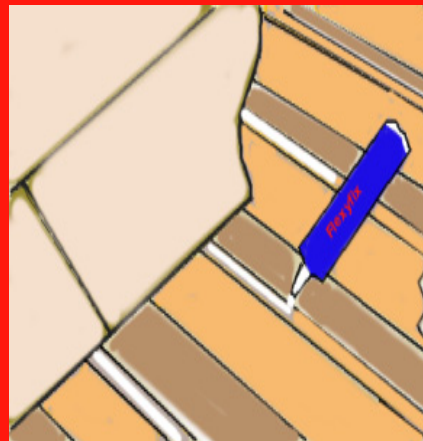

Always Use a professional grade applicator gun with a ratio of 18:1

flexyfix

Example Applications

Coverage: With a single 5mm bead the coverage will be approximately 14 linear metres.

Suitable for internal and external applications.

High grab and rapid cure

Stair Nosings

Traffic ready, without screws, after 1 hour

Door Thresholds

Fast and easy. Internal or external. Metal, Plastic or Wood

Gripperods

Ready to go in 30 minutes

Any spills or excess adhesive should be removed using

Rewmar

Hand & Tool wipes

Floor boards, Chipboard onto joists

No nails No squeaks

Skirting boards, Dado Rails, Architraves

Wood flooring starter rows, repairs and board replacement