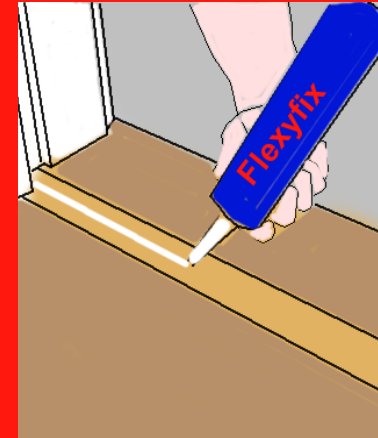

Always Use a professional grade applicator gun with a ratio of 18:1

flexyfix

Example Applications

Coverage: With a single 5mm bead the coverage will be approximately 14 linear metres.

Suitable for internal and external applications.

High grab and rapid cure

Stair Nosings

Traffic ready, without screws, after 1 hour

Door Thresholds

Fast and easy. Internal or external. Metal, Plastic or Wood

Gripperods

Ready to go in 30 minutes

Any spills or excess adhesive should be removed using